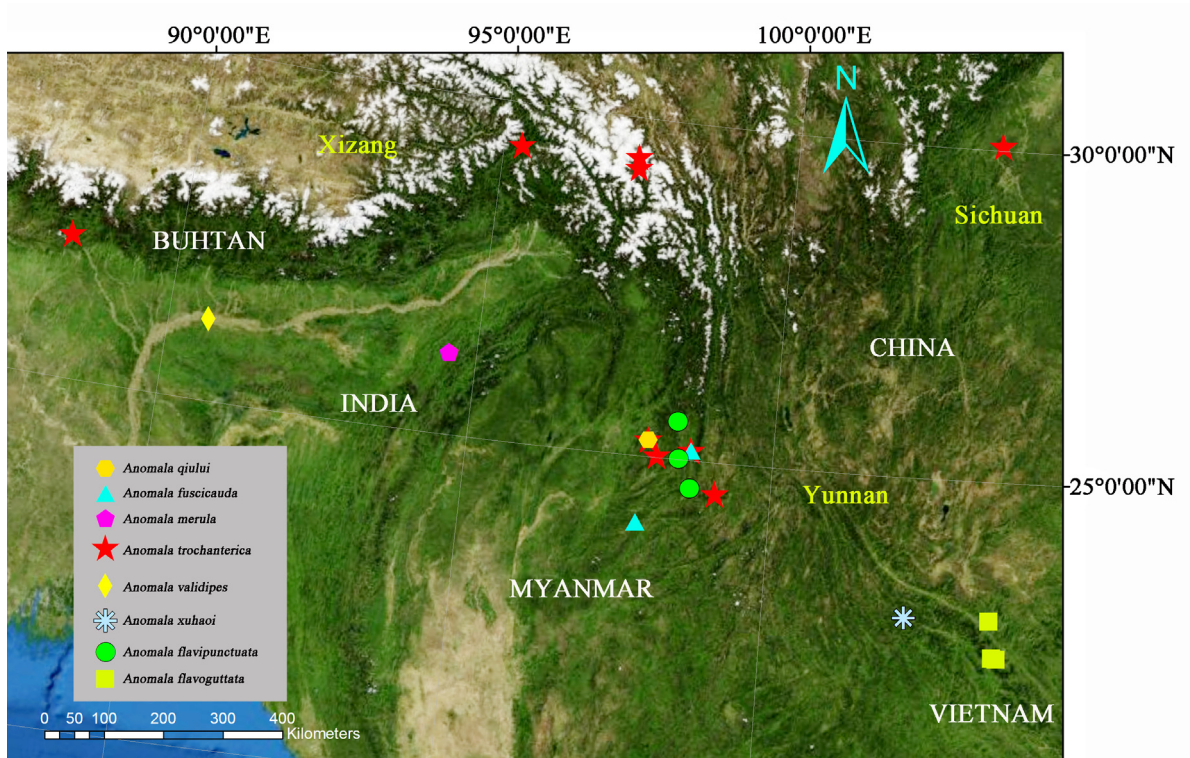

## GUI-QIANG HUANG & FA-LEI WANG (2019) Two new and one newly recorded species of *Anomala* Samouelle, 1819 (Coleoptera: Scarabaeidae: Rutelinae) from Yunnan, China. *Zootaxa*, 4706: 366–374.

Figure 44 on page 373 to be replaced as follows:

FIGURE 44. Distribution map of eight species of *Anomala* in this study.