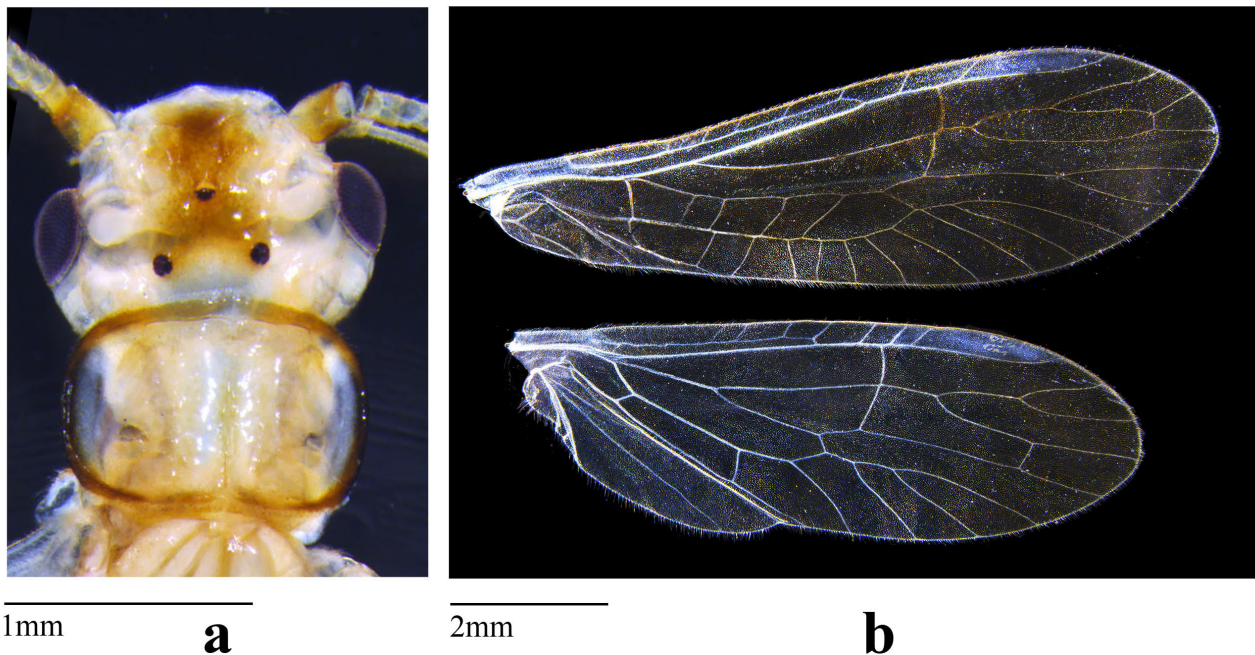

<https://doi.org/10.11646/zootaxa.5389.5.7>

<http://zoobank.org/urn:lsid:zoobank.org:pub:27006273-80F4-4150-AF83-A30E9D845976>

YAO ZHANG, BINGLI WANG, WENLIANG LI & WEIHAI LI (2023) Two new species of the genus *Sweltsa* (Plecoptera: Chloroperlidae) from China. *Zootaxa*, 5360 (1): 137–145.

In the above referenced article, Figure 2 and its legend on page 139 and Figure 2 and its legend on page 141 are duplicates. The copy on page 141 should be replaced with Figure 4 and its legend.

FIGURE 4. *Sweltsa taibaishana* sp. nov., male (holotype). a: head and pronotum, dorsal view. b: wings.